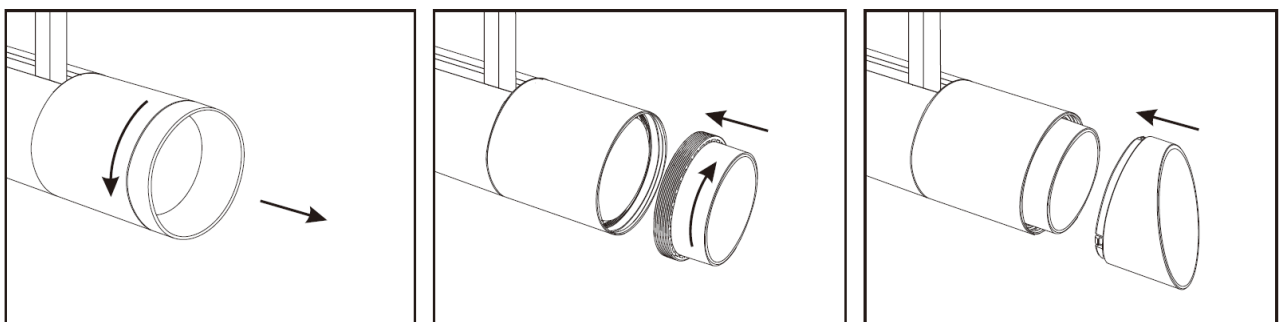

08.15 Technical amendments reserved